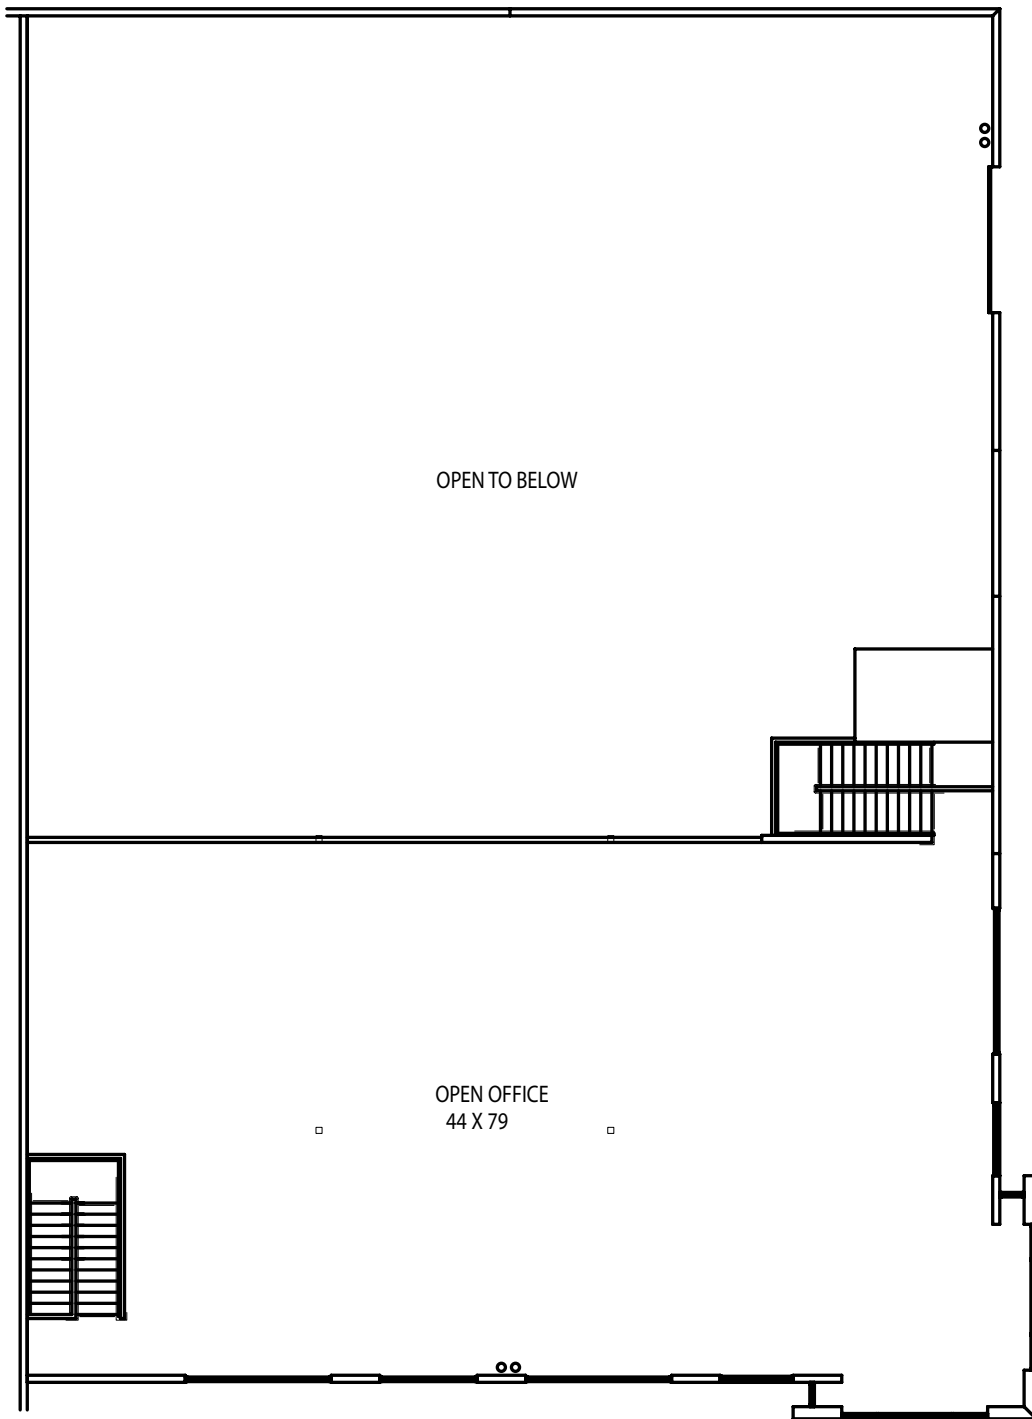

FIRST FLOOR

BUILDING Y
3254 Greyhawk Court

Total Building Area - Approx. 12,835 sf.

1st Floor Office Area - Approx. 3,730 sf.

2nd Floor Office Area - Approx. 3,704 sf.

Total Office Area - Approx. 7,434 sf.

See Second Floor Office On Next Page

SECOND FLOOR

Building Y
3254 Greyhawk Court

2nd Floor Area - Approx. 3,704 sf.