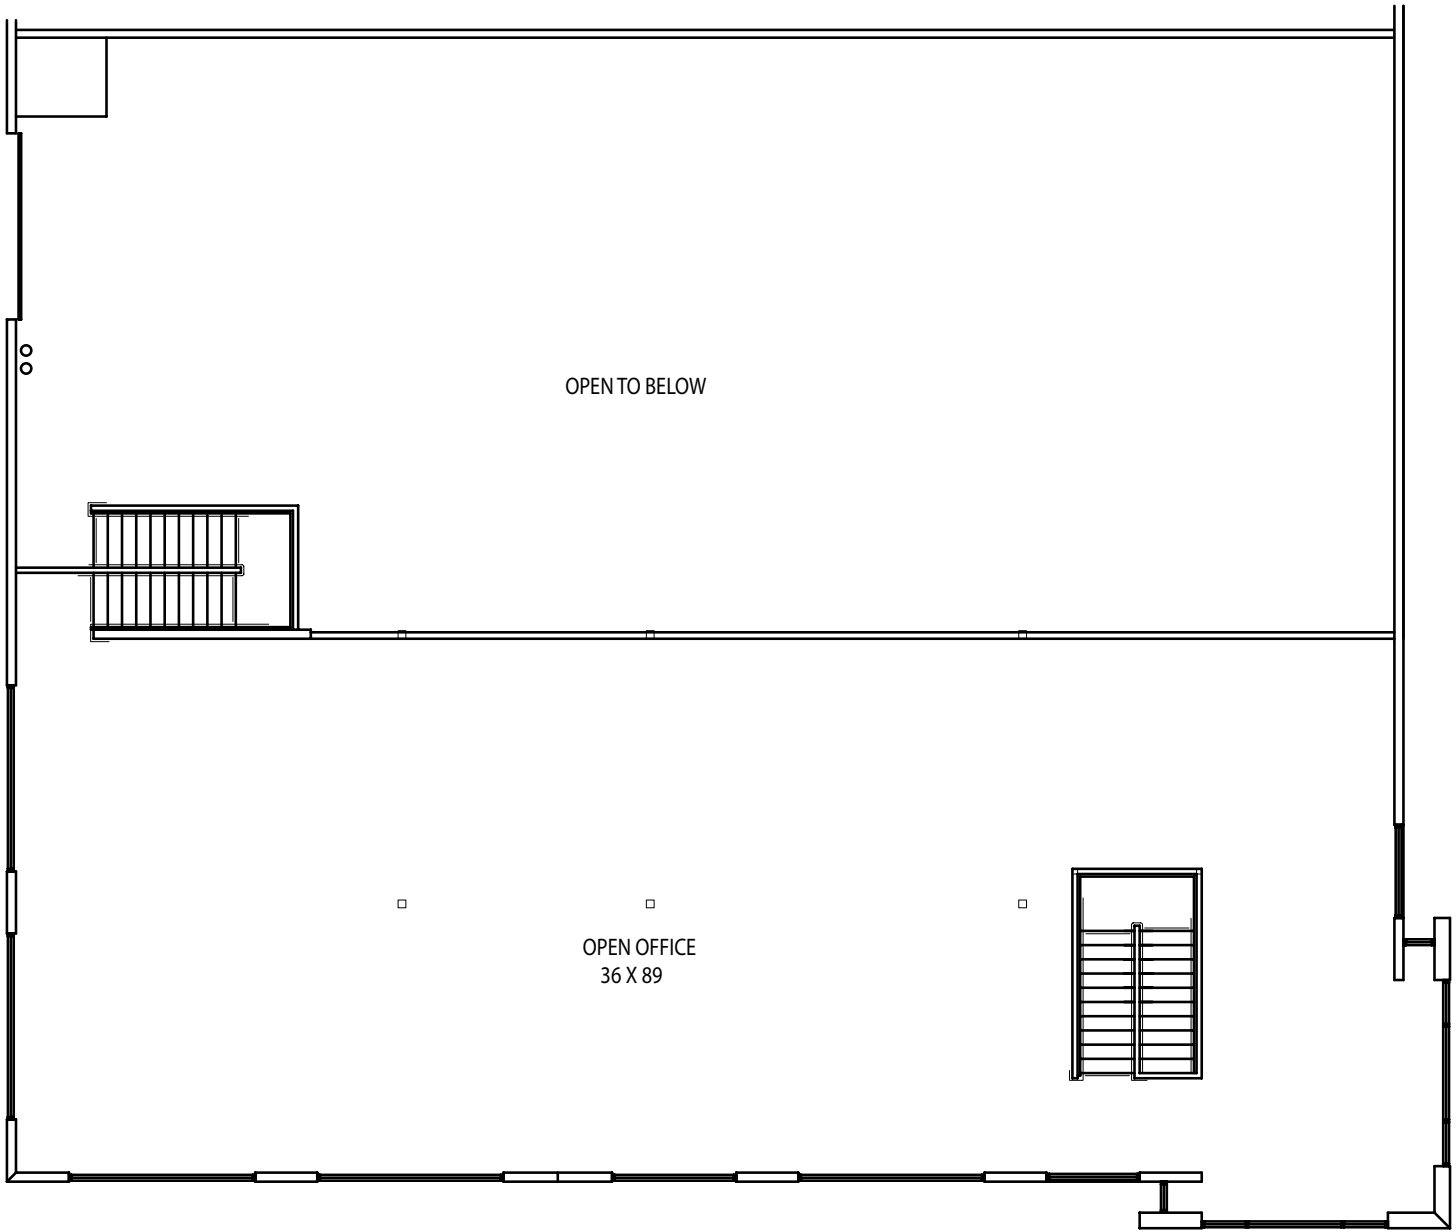

FIRST FLOOR

BUILDING X  
3256 Greyhawk Court

Total Building Area - Approx. 10,084 sf.

1st Floor Office Area - Approx. 3,312 sf.

2nd Floor Office Area - Approx. 3,314 sf.

Total Office Area - Approx. 6,626 sf.

*See Second Floor Office On Next Page*

SECOND FLOOR

Building X  
3256 Greyhawk Court

2nd Floor Area - Approx. 3,314 sf.